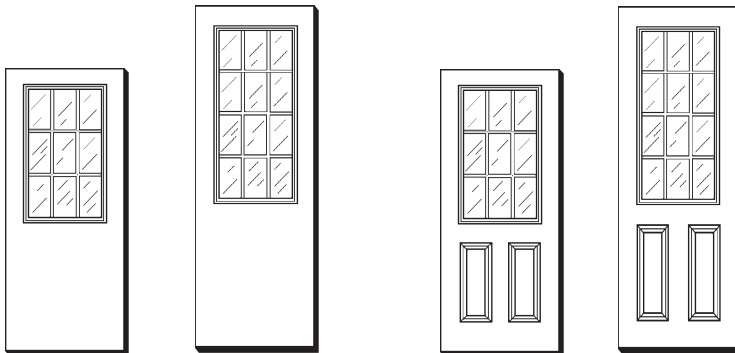

## PANELED DOORS - 8/0 - 1<sup>3</sup>/<sub>4</sub>

2 Panel Roman V-Groove and No V-Groove

2 Panel Square Smooth

## FLUSH, PANELED DOORS AND ONE LIGHT DOORS - 6/8 AND 8/0 - 1<sup>3</sup>/<sub>4</sub>

Flush

6 Panel

Bellaire Flush Glazed  
and  
Veranda Low-E

1 Light with Mini Blind  
Low-E

## ONE LIGHT AND DIVIDED LIGHT DOORS - 6/8 AND 8/0 - 1<sup>3</sup>/<sub>4</sub>

French Divided Light  
Standard Bars Low-E

1 Light Flush Low-E

1 Light Colonial Low-E

9 and 12 Light Flush Low-E

9 and 12 Light Colonial Low-E