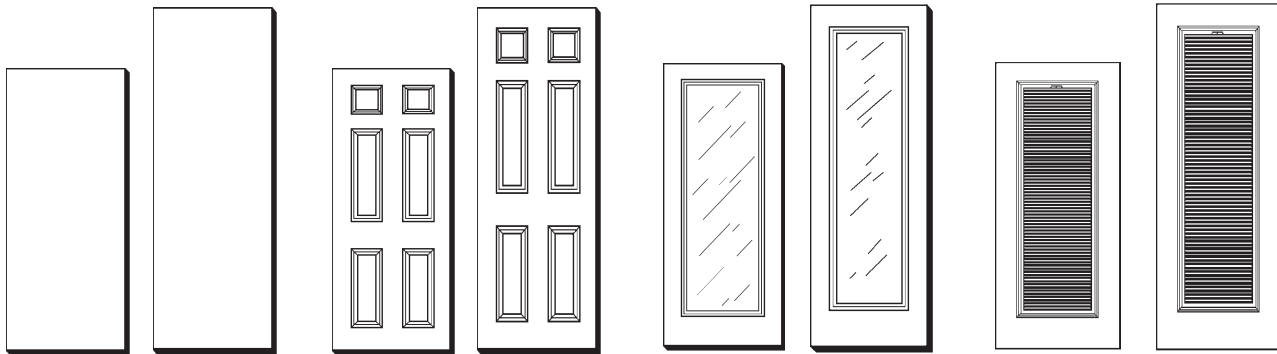

## PANELED DOORS - 8/0 - 1<sup>3</sup>/<sub>4</sub>

2 Panel Roman V-Groove and No V-Groove

2 Panel Square Smooth

## FLUSH, PANELED DOORS AND ONE LIGHT DOORS - 6/8 AND 8/0 - 1<sup>3</sup>/<sub>4</sub>

Flush

6 Panel

Bellaire Flush Glazed  
and  
Veranda Low-E

1 Light with Mini Blind  
Low-E

## ONE LIGHT AND DIVIDED LIGHT DOORS - 6/8 AND 8/0 - 1<sup>3</sup>/<sub>4</sub>

French Divided Light  
Standard Bars Low-E

1 Light Flush Low-E

1 Light Colonial Low-E

9 and 12 Light Flush Low-E

9 and 12 Light Colonial Low-E