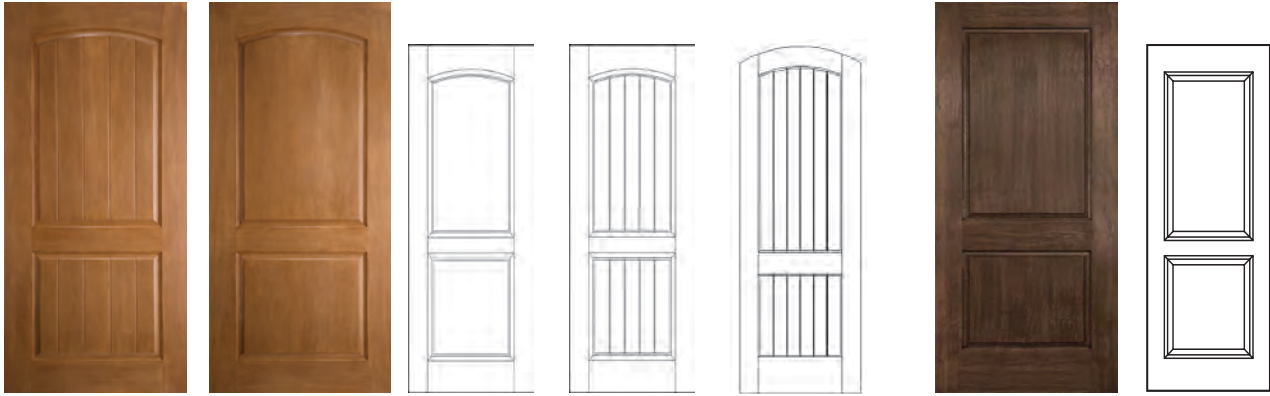

# Exterior Fiberglass

## PANELED DOORS - 8/0 - 1<sup>3</sup>/<sub>4</sub>

2 Panel Roman V-Groove and No V-Groove

2 Panel Square Smooth

## FLUSH, PANELED DOORS AND ONE LIGHT DOORS - 6/8 AND 8/0 - 1<sup>3</sup>/<sub>4</sub>

Flush

6 Panel

Bellaire Flush Glazed  
and  
Veranda Low-E

1 Light with Mini Blind  
Low-E