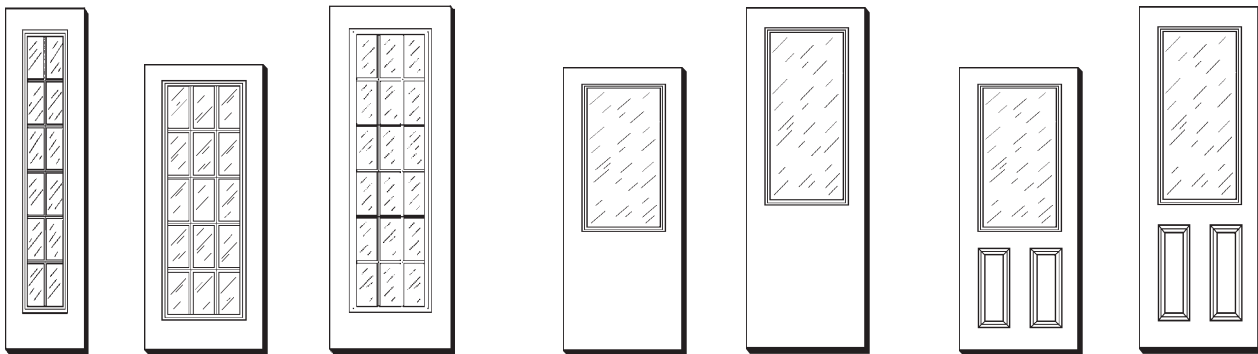

## PANELED DOORS - 8/0 - 1<sup>3</sup>/<sub>4</sub>

2 Panel Roman V-Groove and No V-Groove

2 Panel Square Smooth

## FLUSH, PANELED DOORS AND ONE LIGHT DOORS - 6/8 AND 8/0 - 1<sup>3</sup>/<sub>4</sub>

Flush

6 Panel

Bellaire Flush Glazed  
and  
Veranda Low-E

1 Light with Mini Blind  
Low-E

## ONE LIGHT AND DIVIDED LIGHT DOORS - 6/8 AND 8/0 - 1<sup>3</sup>/<sub>4</sub>

French Divided Light  
Standard Bars Low-E

1 Light Flush Low-E

1 Light Colonial Low-E

9 and 12 Light Flush Low-E

9 and 12 Light Colonial Low-E