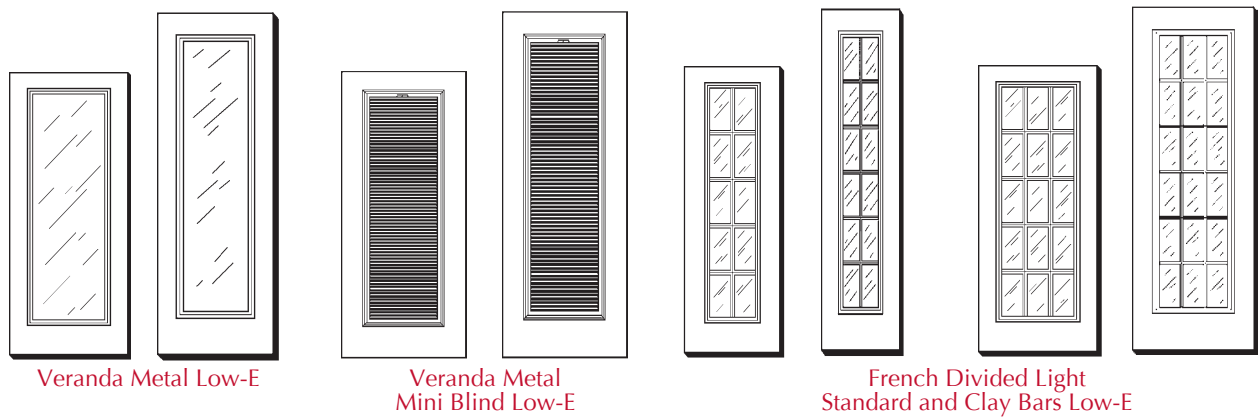

Exterior Metal

FLUSH AND PANELED DOORS - 6/8 AND 8/0 - 1³/₄

ONE LIGHT AND DIVIDED LIGHT DOORS - 6/8 AND 8/0 - 1³/₄

ONE LIGHT AND DIVIDED LIGHT DOORS - 6/8 AND 8/0 - 1³/₄