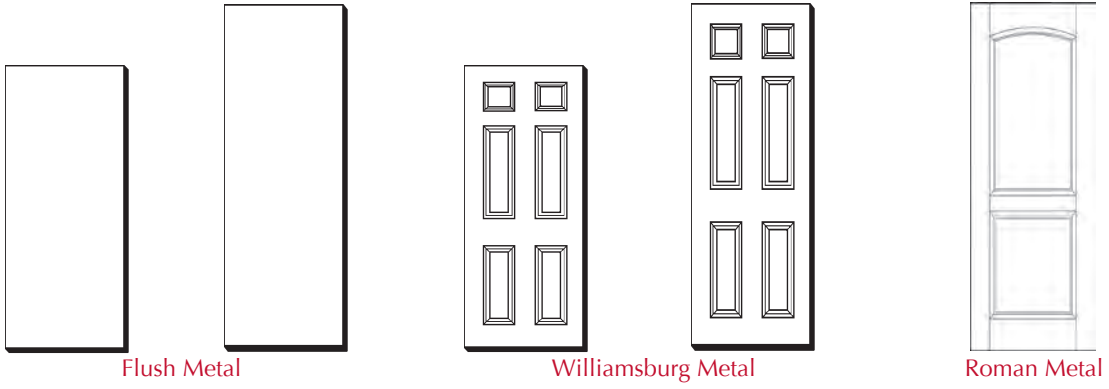

Exterior Metal

FLUSH AND PANELED DOORS - 6/8 AND 8/0 - 1³/₄

ONE LIGHT AND DIVIDED LIGHT DOORS - 6/8 AND 8/0 - 1³/₄

ONE LIGHT AND DIVIDED LIGHT DOORS - 6/8 AND 8/0 - 1³/₄