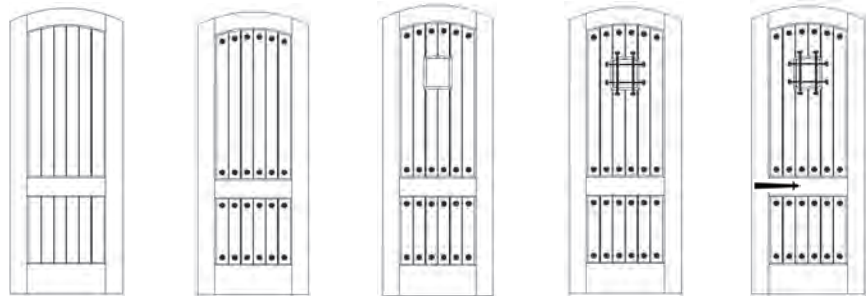

# XL Door Series

**XL 1000**  
Square Top  
MAHOGAN, RED OAK

**XL 2000**  
Eyebrow Top  
MAHOGAN, RED OAK

**XL 3000**  
Round Top  
MAHOGAN, RED OAK

**XL 4500**  
Eyebrow Top  
KNOTTY ALDER

**XL 4000** Square Top with Eyebrow Panel  
KNOTTY ALDER V-GROOVE  
OPTIONAL SPEAKEASY, GRILLE, STRAPS, CLAVOS

**XL 400** Square Top with Eyebrow Panel  
KNOTTY ALDER V-GROOVE  
OPTIONAL SPEAKEASY, GRILLE, STRAPS, CLAVOS

**XL 450** Square Top with Full Radius Panel  
KNOTTY ALDER V-GROOVE  
OPTIONAL SPEAKEASY, GRILLE, STRAPS, CLAVOS