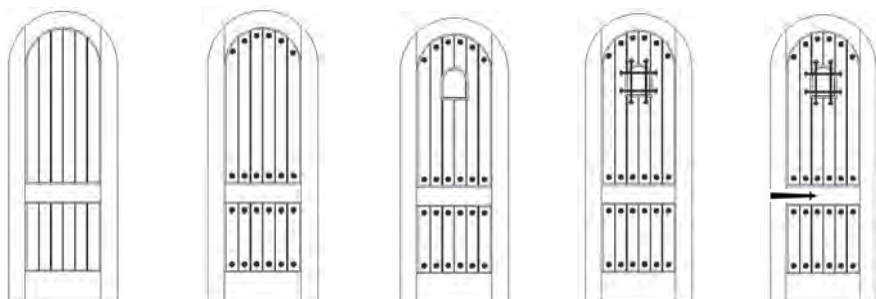

**A754**  
6 Light Craftsman

**W2136**  
Plank Eyebrow Top

**W2158**  
1/2 Lite and plank panel

**Whitney**  
3/4 lite and 1 panel

**W2166**  
6 Panel

# XL Door Series

**XL 1000**  
Square Top  
MAHOGAN, RED OAK

**XL 2000**  
Eyebrow Top  
MAHOGAN, RED OAK

**XL 3000**  
Round Top  
MAHOGAN, RED OAK

**XL 4500**  
Eyebrow Top  
KNOTTY ALDER

**XL 4000** Square Top with Eyebrow Panel  
KNOTTY ALDER V-GROOVE  
OPTIONAL SPEAKEASY, GRILLE, STRAPS, CLAVOS

**XL 400** Square Top with Eyebrow Panel  
KNOTTY ALDER V-GROOVE  
OPTIONAL SPEAKEASY, GRILLE, STRAPS, CLAVOS

**XL 450** Square Top with Full Radius Panel  
KNOTTY ALDER V-GROOVE  
OPTIONAL SPEAKEASY, GRILLE, STRAPS, CLAVOS