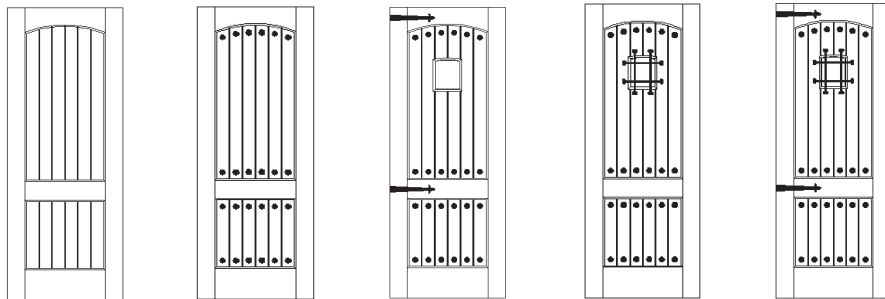

**A754**  
6 Light Craftsman

**W2136**  
Plank Eyebrow Top

**W2158**  
1/2 Lite and plank panel

**Whitney**  
3/4 lite and 1 panel

**W2166**  
6 Panel

# XL Door Series

**XL 1000**  
Square Top  
MAHOGAN, RED OAK

**XL 2000**  
Eyebrow Top  
MAHOGAN, RED OAK

**XL 3000**  
Round Top  
MAHOGAN, RED OAK

**XL 4500**  
Eyebrow Top  
KNOTTY ALDER

**XL 4000** Square Top with Eyebrow Panel  
KNOTTY ALDER V-GROOVE  
OPTIONAL SPEAKEASY, GRILLE, STRAPS, CLAVOS

**XL 400** Square Top with Eyebrow Panel  
KNOTTY ALDER V-GROOVE  
OPTIONAL SPEAKEASY, GRILLE, STRAPS, CLAVOS

**XL 450** Square Top with Full Radius Panel  
KNOTTY ALDER V-GROOVE  
OPTIONAL SPEAKEASY, GRILLE, STRAPS, CLAVOS